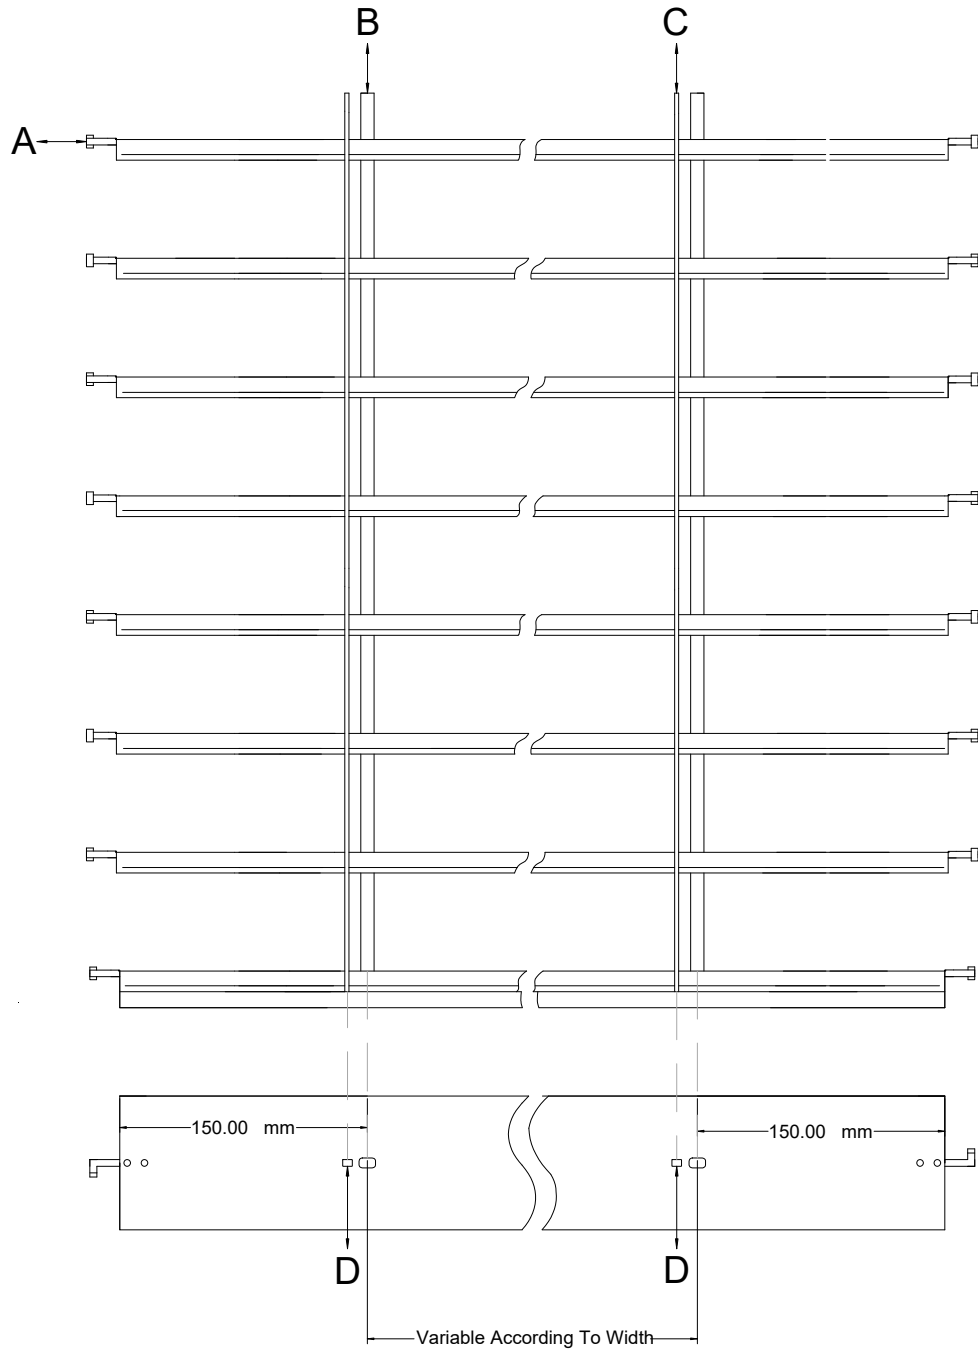

1.3 - EV80 Type 3

A - DOUBLE SLAT PINS LEFT & RIGHT FOR CHANNEL GUIDES

B - TEXBAND LIFT TAPE

C - KEVLAR REINFORCED ARAMID LIFT TAPE

D - OMEGA LADDER LOCKING POINT