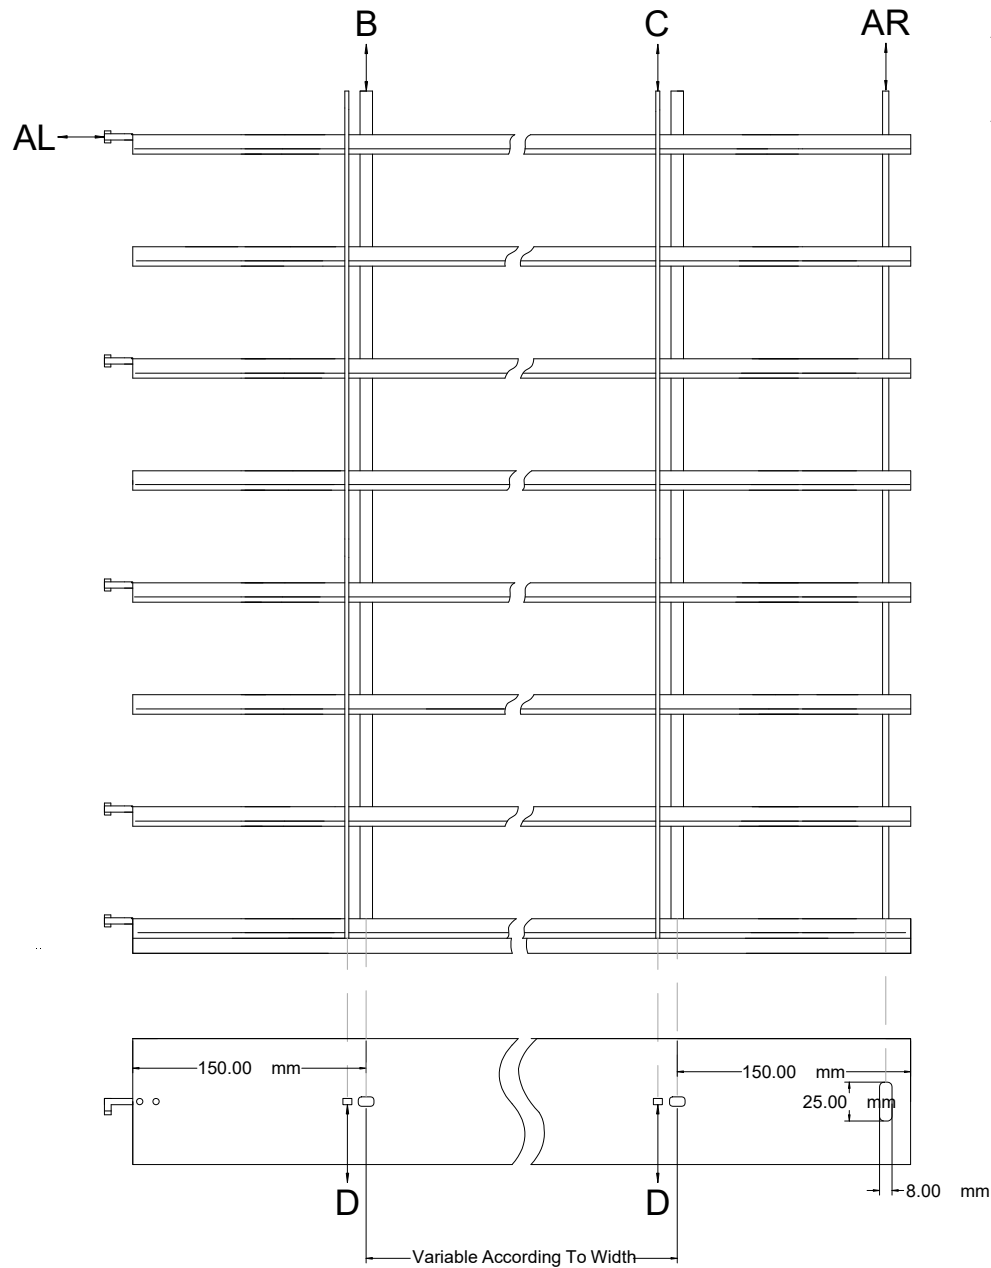

1.4 - EV80 Type 4

AL - SLAT PIN FOR CHANNEL GUIDE

AR - 316 STAINLESS STEEL WIRE ROPE UV COATED 4.0mm DIAMETER

B - TEXBAND LIFT TAPE

C - KEVLAR REINFORCED ARAMID LADDER BRAID

D - OMEGA LADDER LOCKING POINT