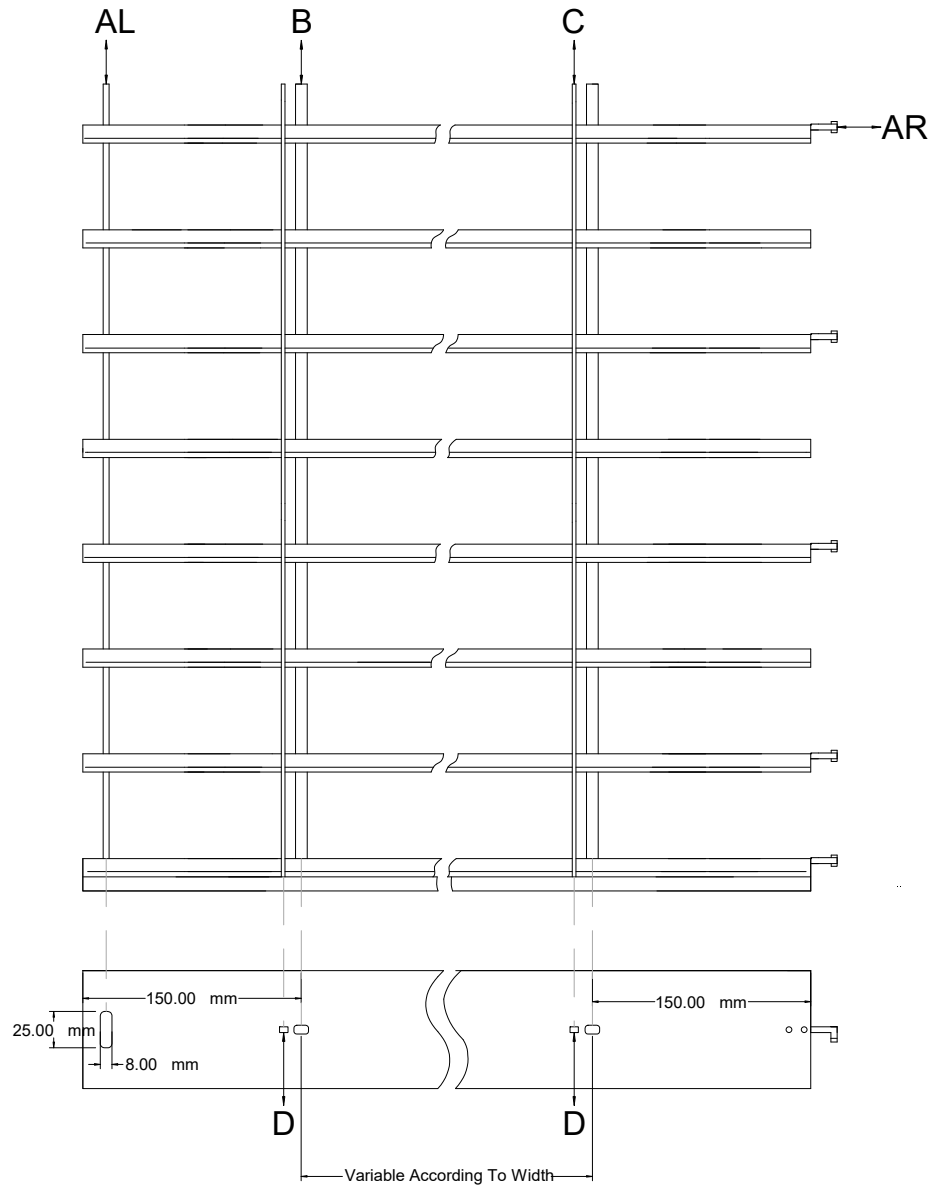

# 1.5 - EV80 Type 5

AL - 316 STAINLESS STEEL WIRE ROPE UV COATED 4.0mm DIAMETER

AR - SLAT PIN FOR CHANNEL GUIDE

B - TEXBAND LIFT TAPE

C - KEVLAR REINFORCED ARAMID LADDER BRAID

D - OMEGA LADDER LOCKING POINT