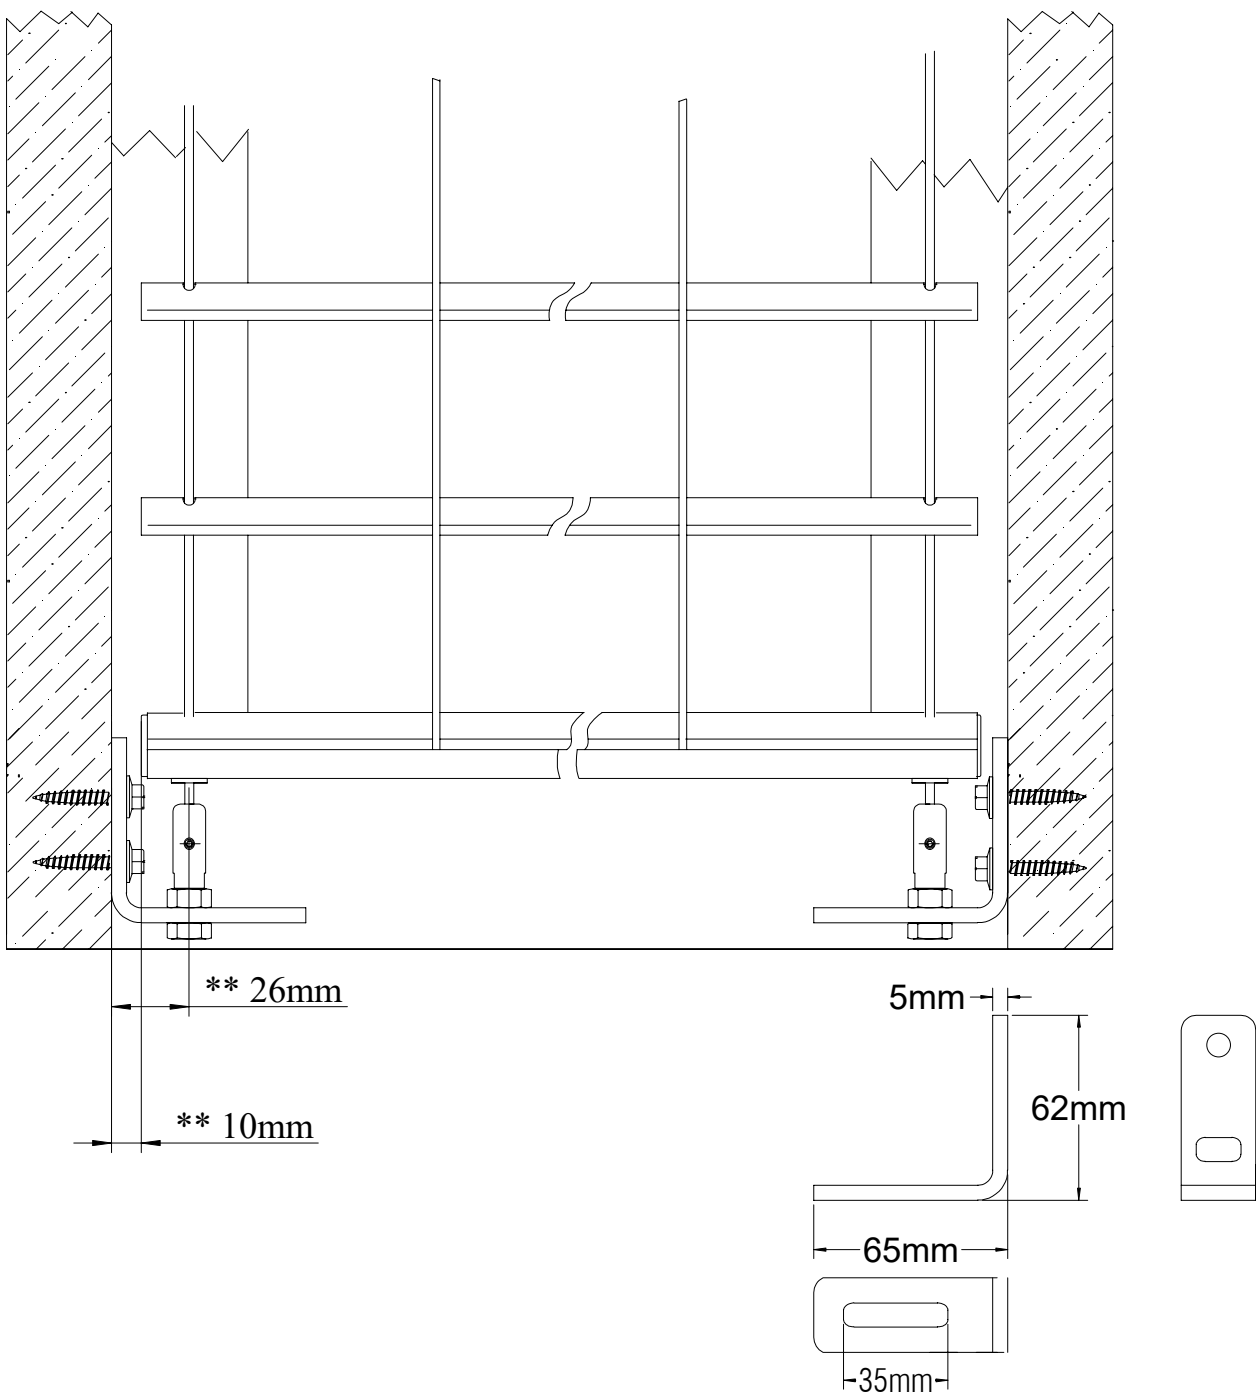

2.0 EV80 Wire Guide with side fix

** Allowances shown are based on tight reveal measurements

evaya 