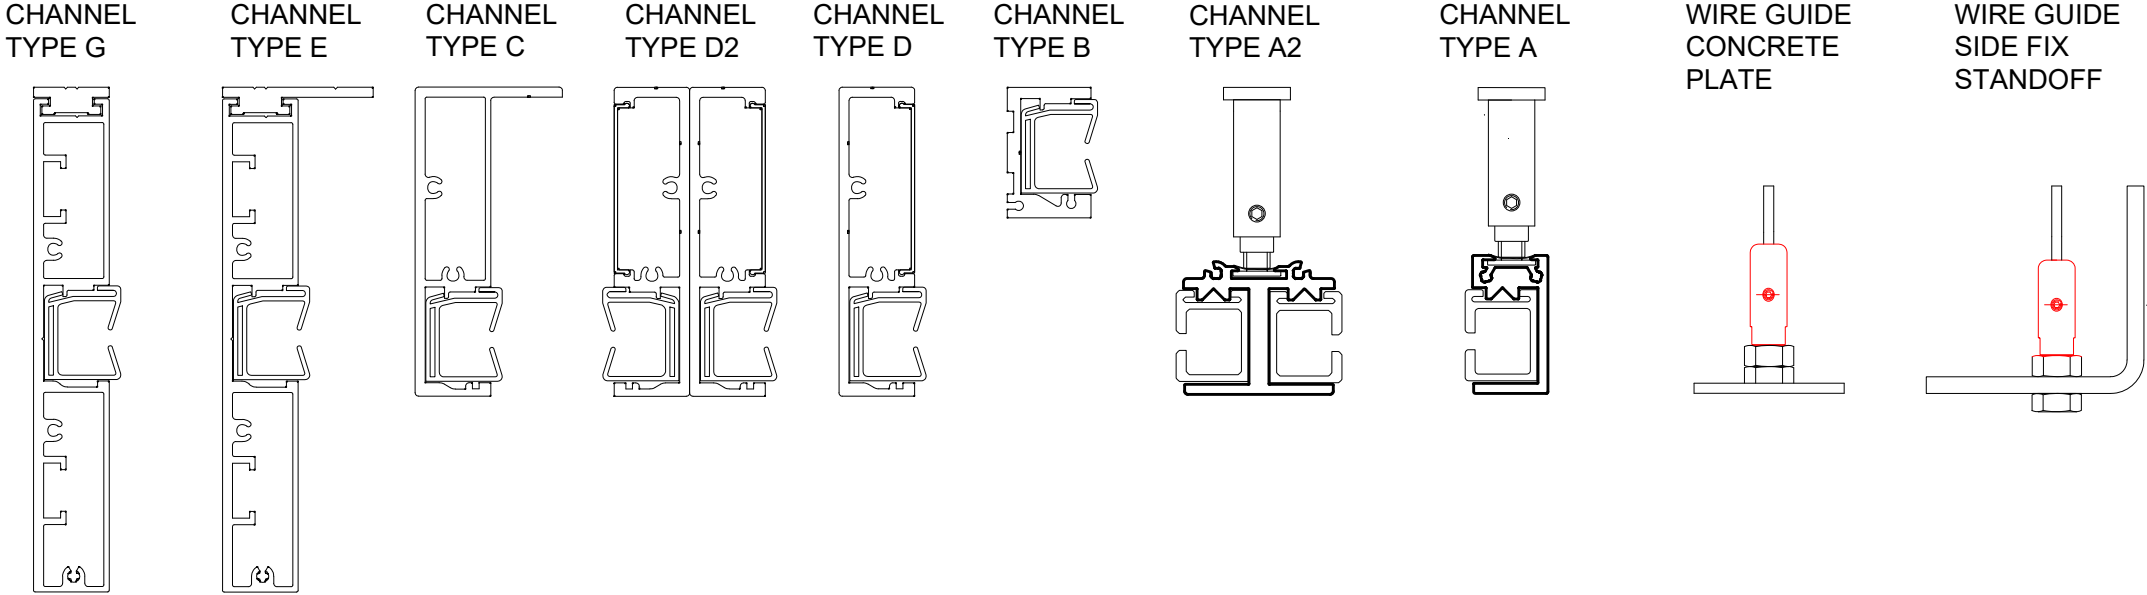

1.8 EV80 Guide Types - Overview

** All channels are configured with solid PVC inner guide inserts

Dimension for all guides can be found within the technical drawing pages

Evaya Wire Tensioner - Electro Polished 304 Stainless Steel