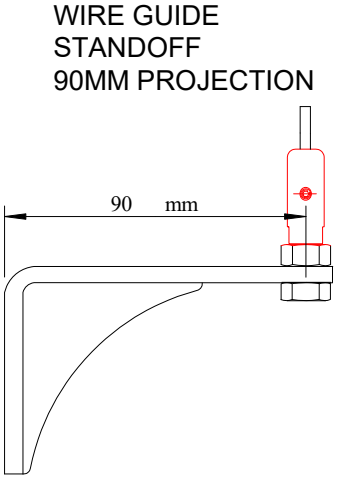

1.8 EV80 Guide Types - Overview

** All channels are configured with solid PVC inner guide inserts

Dimension for all guides can be found within the technical drawing pages

Evaya Wire Tensioner - Electro Polished 304 Stainless Steel