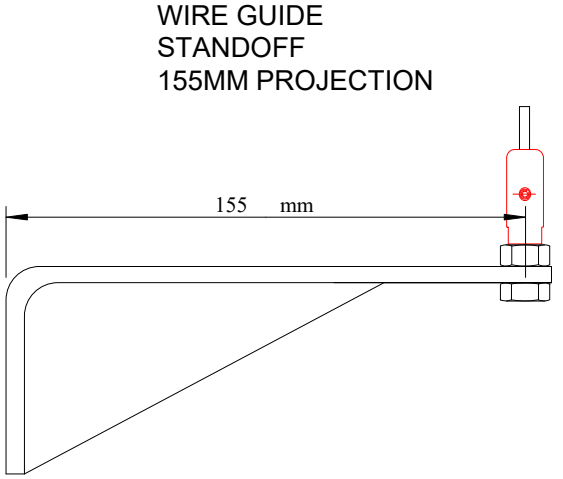

1.8 EV80 Guide Types - Overview

** All channels are configured with solid PVC inner guide inserts

Dimension for all guides can be found within the technical drawing pages

Evaya Wire Tensioner - Electro Polished 304 Stainless Steel