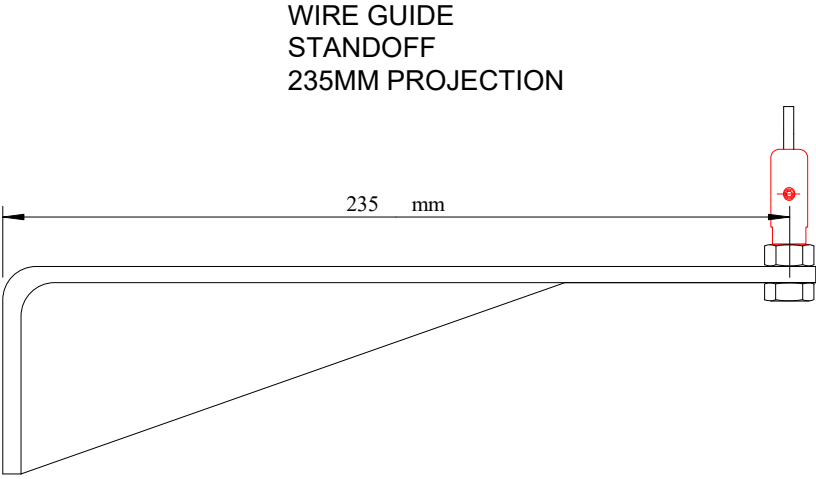

1.8 EV80 Guide Types - Overview

** All channels are configured with solid PVC inner guide inserts

Dimension for all guides can be found within the technical drawing pages

Evaya Wire Tensioner - Electro Polished 304 Stainless Steel