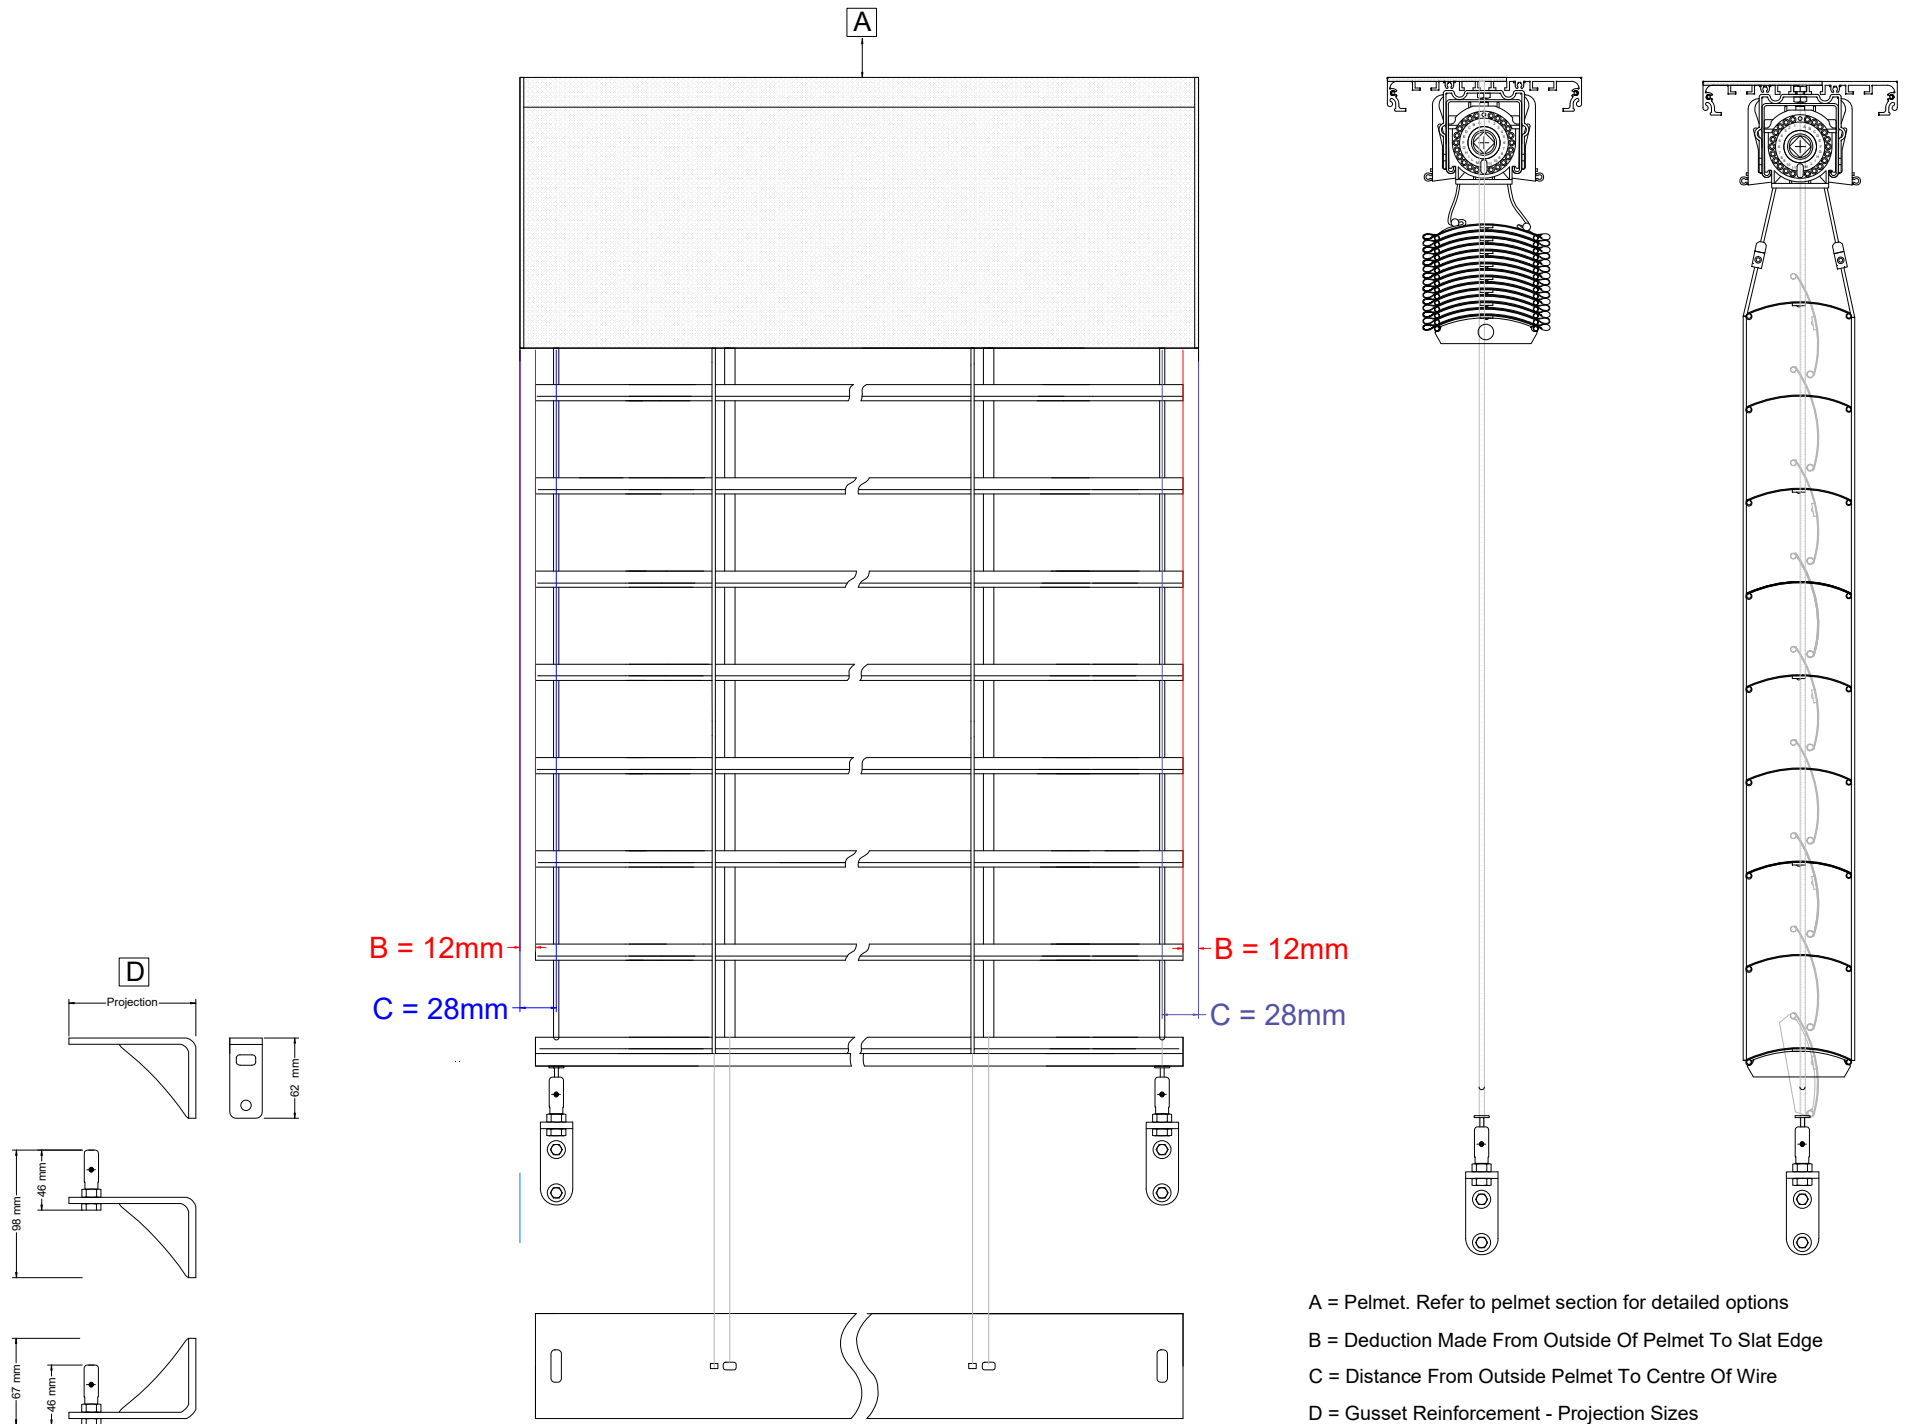

2.2 EV80 Wire Guide With Face Fixing

B = 12mm

C = 28mm

B = 12mm

C = 28mm

D

Projection